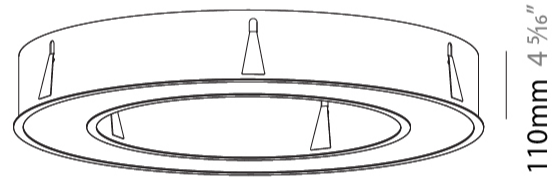

GENERAL

Series: Glorious
 Subseries: Glorious
 Brand: Prolicht
 Division: Architectural
 Mounting Type: Recessed
 Mounting Location: Ceiling
 Subcategory: Ambient

PHYSICAL

Shape: Round
 Diameter (mm): 970
 Diameter (in): 38 ³/₁₆
 Height (mm): 110
 Height (in): 4 ⁵/₁₆
 Min. Recessing Depth (mm): 120
 Min. Recessing Depth (in): 4 ³/₄
 Light Distribution: Direct
 Weight (kg): 11.164
 Weight (lbs): 24.61
 Diffuser: [PMMA - Opal or Micro-Prism](#)
 Fixture Finish: [SSR / BKV / CWI / CRY / HAB / UFT / ITA / RUA / FTG / MYG / LOD / PUS / FRO / FUP / KIA / POP / BLS / SPG / MEY / GOH / GUM / CHC / COM / ABZ / JAG / OBR / MOS / ROR](#)
 Fixture Material: Aluminum
 Cut-out Measurements: 960mm / 37 13/16" x 640mm / 25 3/16"

PROJECT
TYPE
SPECIFIER
QUANTITY
DATE

110mm 4 ⁵/₁₆"

Ø 628mm 24 ³/₄"

Ø 970mm 38 ³/₁₆ "

960mm x 640mm
37 ¹³/₁₆" x 25 ³/₁₆"

120mm
4 ³/₄"

10 - 15mm
³/₈" - ⁹/₁₆"

A37505-

GENERAL

Series: Glorious
 Subseries: Glorious
 Brand: Prolicht
 Division: Architectural
 Mounting Type: Recessed
 Mounting Location: Ceiling
 Subcategory: Ambient

PHYSICAL

Shape: Round
 Diameter (mm): 1270
 Diameter (in): 50
 Height (mm): 110
 Height (in): 4 ⁵/₁₆
 Min. Recessing Depth (mm): 120
 Min. Recessing Depth (in): 4 ³/₄
 Light Distribution: Direct
 Weight (kg): 15.446
 Weight (lbs): 34.05
 Diffuser: PMMA - Opal or Micro-Prism
 Fixture Finish: SSR / BKV / CWI / CRY / HAB / UFT / ITA / RUA / FTG / MYG / LOD / PUS / FRO / FUP / KIA / POP / BLS / SPG / MEY / GOH / GUM / CHC / COM / ABZ / JAG / OBR / MOS / ROR
 Fixture Material: Aluminum
 Cut-out Measurements: 1260mm / 49 5/8" x 940mm / 37"